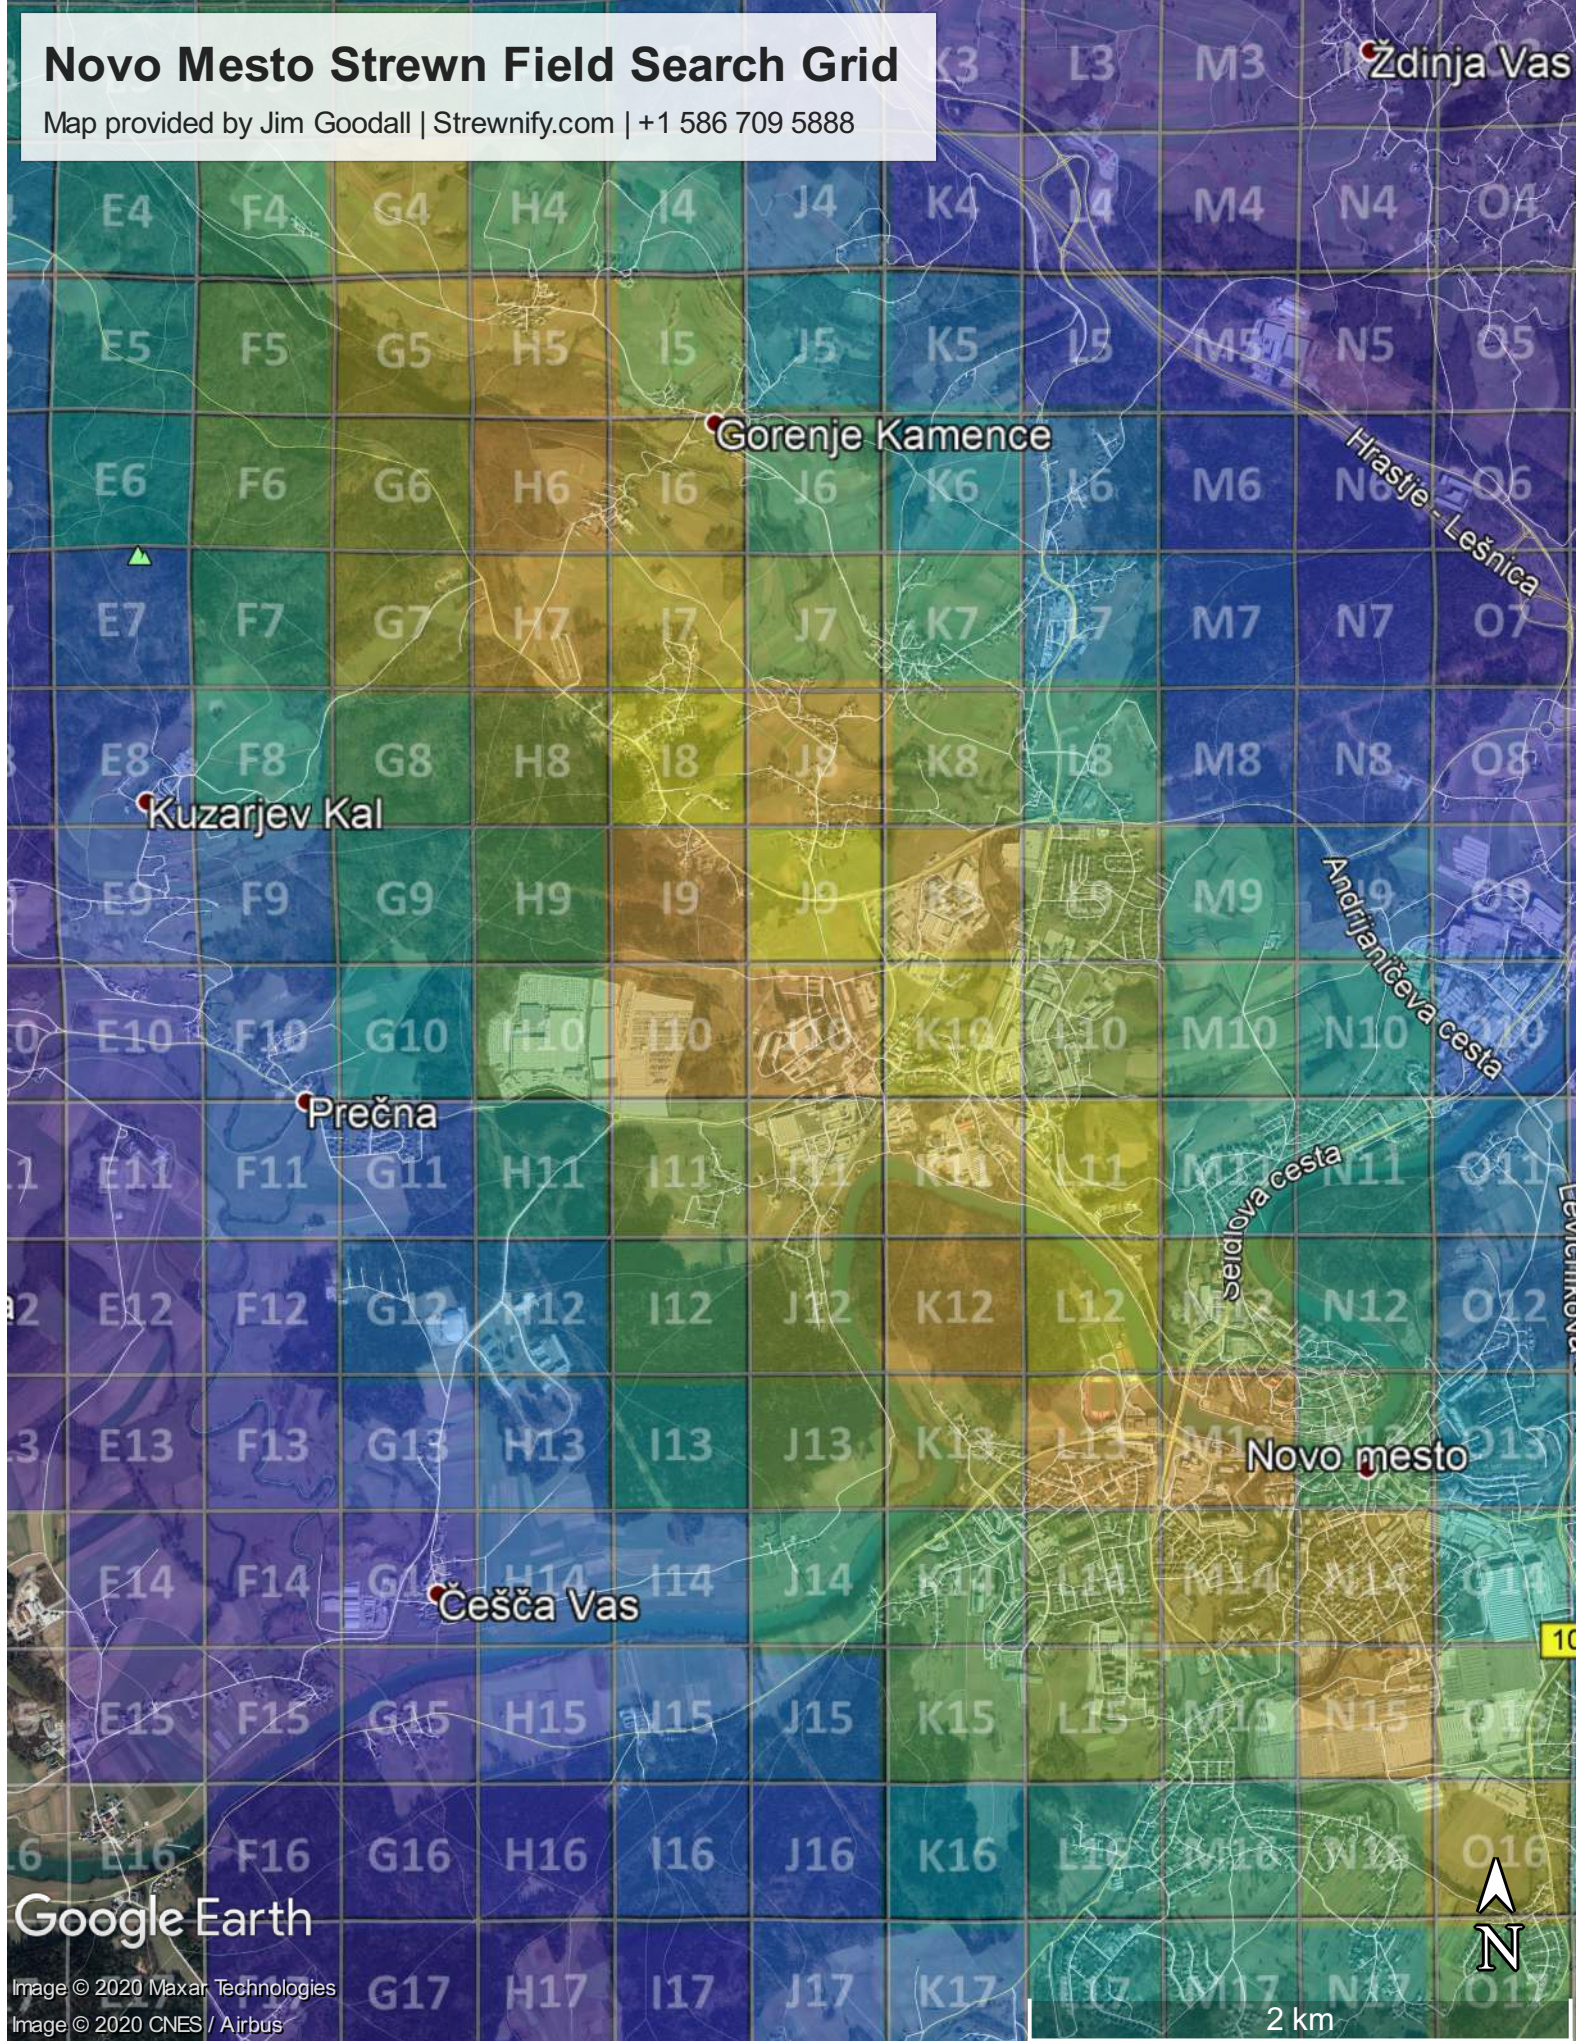

# Novo Mesto Strewn Field Search Grid

Map provided by Jim Goodall | Strewnify.com | +1 586 709 5888

Google Earth

Image © 2020 Maxar Technologies  
Image © 2020 CNES / Airbus

2 km